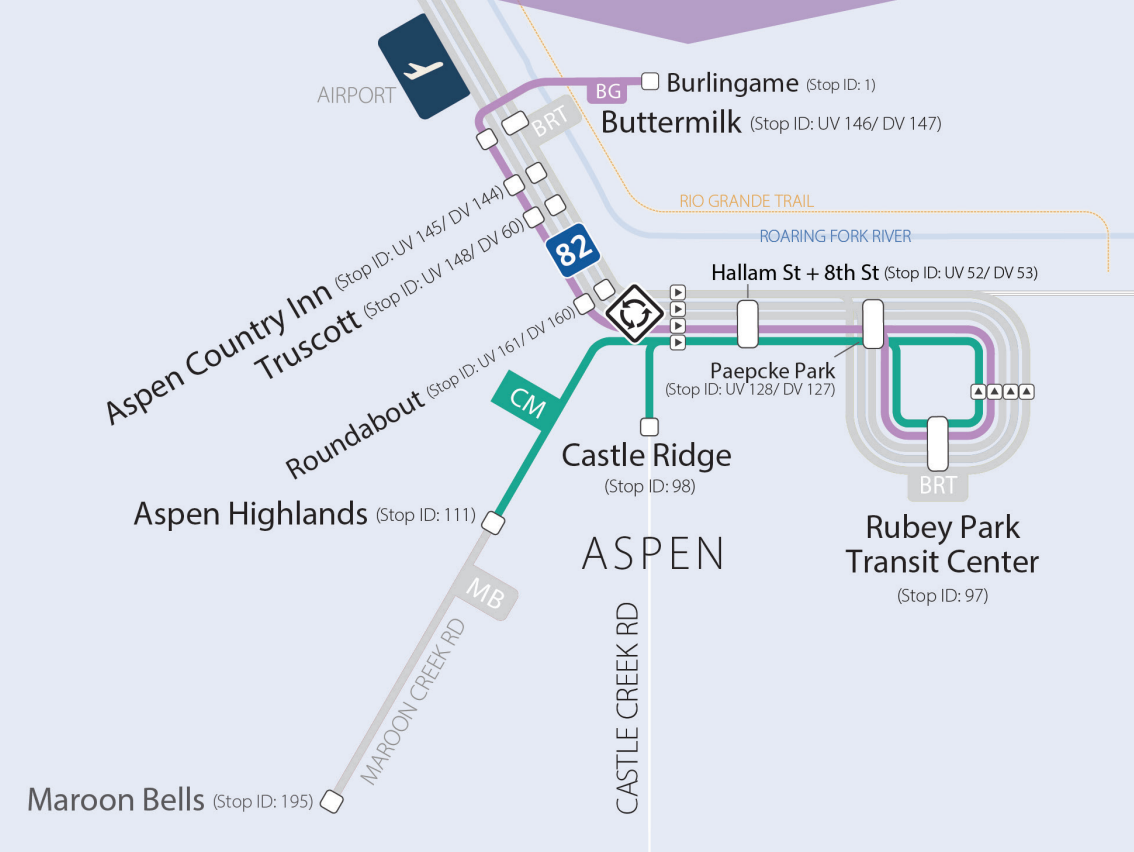

MS ROUTES To/From Music Tent