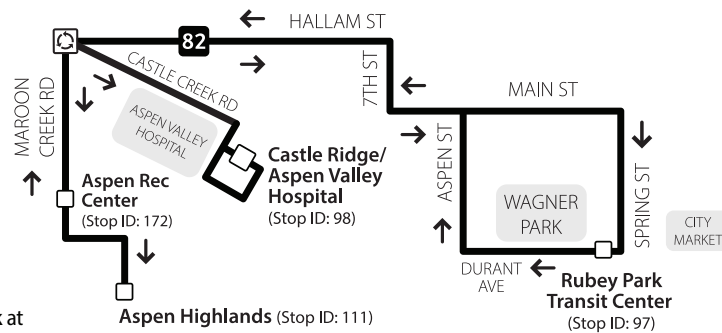

Departs Aspen Club at :00 and :30

Departs Music Tent at :15 and :45

CASTLE MAROON

DAILY DIARIO | FREE GRATIS

USE CASTLE MAROON BUS (CM)

UTILICE EL AUTOBÚS DE CASTLE MAROON (CM)

6:20AM - 2:15AM Daily

Departs Rubey Park to Aspen Highlands at :00, :20, and :40 past each hour from 6:20am - 2:00am.

Departs Castle Ridge to Aspen Highlands at :07, :27, and :47 past each hour.

Departs Aspen Highlands to Rubey Park at :00, :20, and :40 past each hour from 6:20am - 1:40am.

Departs Castle Ridge/ Aspen Valley Hospital to Rubey Park at :05, :25, and :45 past each hour from 6:25am - 1:45am.

MS ROUTES To/From Music Tent

↑ BUSES FROM GLENWOOD SPRINGS TO ASPEN ARE TRAVELING "UPVALLEY"
Los autobuses de Glenwood Springs a Aspen viajan "cima del valle"

↓ BUSES FROM ASPEN TO GLENWOOD SPRINGS ARE TRAVELING "DOWNVALLEY"
Los autobuses de Aspen a Glenwood Springs viajan "bajo del valle"