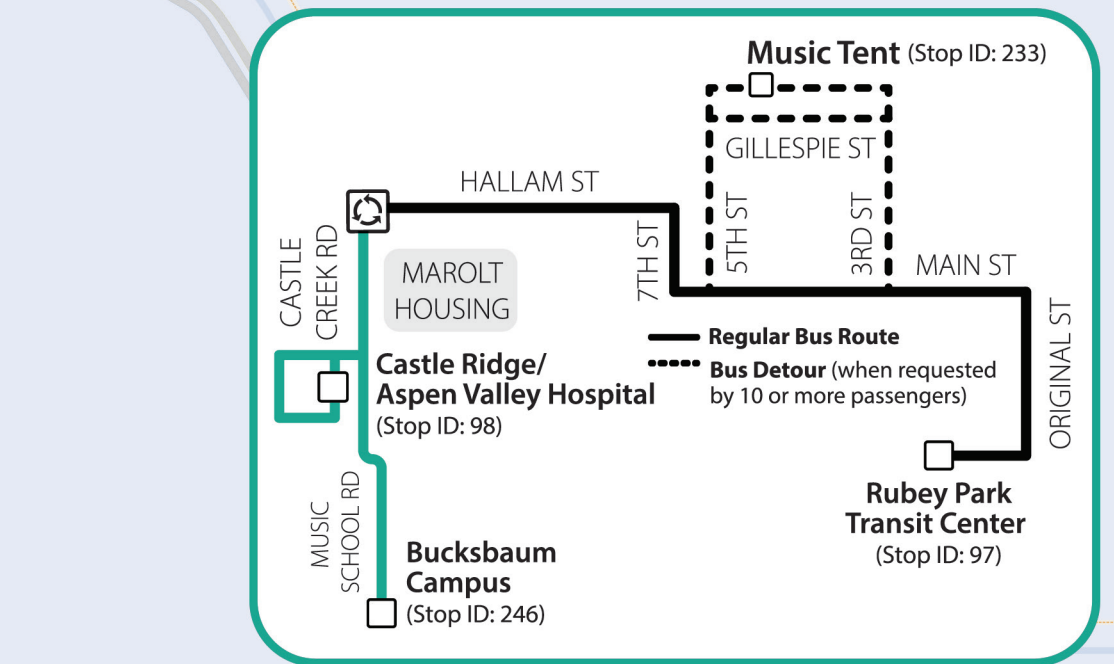

Headsign: "MS Rubey Park"

Bucksbaum Campus STOP ID: 248	Castle Ridge STOP ID: 98	Castle Creek Rd + Marolt Pl STOP ID: 142	Aspen Chapel STOP ID: 99	Hallam + 8th St STOP ID: 52	7th St + Bleeker St STOP ID: 109	Main St + 4th St STOP ID: 225	Main St + 2nd St STOP ID: 129	Paepcke Park STOP ID: 128	Main St + Galena St STOP ID: 67	Main St + Spring St STOP ID: 133	Original St + Durant Ave STOP ID: 247	Gondola STOP ID: 157	Rubey Park STOP ID: 97
8:00 AM	8:03 AM	8:04 AM	8:04 AM	8:07 AM	8:07 AM	8:09 AM	8:09 AM	8:10 AM	8:11 AM	8:11 AM	8:13 AM	8:13 AM	8:15 AM
*8:30 AM	*8:33 AM	*8:34 AM	*8:34 AM	*8:37 AM	*8:37 AM	*8:39 AM	*8:39 AM	*8:40 AM	*8:41 AM	*8:41 AM	*8:43 AM	*8:43 AM	*8:45 AM
9:00 AM	9:03 AM	9:04 AM	9:04 AM	9:07 AM	9:07 AM	9:09 AM	9:09 AM	9:10 AM	9:11 AM	9:11 AM	9:13 AM	9:13 AM	9:15 AM
*9:30 AM	*9:33 AM	*9:34 AM	*9:34 AM	*9:37 AM	*9:37 AM	*9:39 AM	*9:39 AM	*9:40 AM	*9:41 AM	*9:41 AM	*9:43 AM	*9:43 AM	*9:45 AM
10:00 AM	10:03 AM	10:04 AM	10:04 AM	10:07 AM	10:07 AM	10:09 AM	10:09 AM	10:10 AM	10:11 AM	10:11 AM	10:13 AM	10:13 AM	10:15 AM
*10:30 AM	*10:33 AM	*10:34 AM	*10:34 AM	*10:37 AM	*10:37 AM	*10:39 AM	*10:39 AM	*10:40 AM	*10:41 AM	*10:41 AM	*10:43 AM	*10:43 AM	*10:45 AM
11:00 AM	11:03 AM	11:04 AM	11:04 AM	11:07 AM	11:07 AM	11:09 AM	11:09 AM	11:10 AM	11:11 AM	11:11 AM	11:13 AM	11:13 AM	11:15 AM
*11:30 AM	*11:33 AM	*11:34 AM	*11:34 AM	*11:37 AM	*11:37 AM	*11:39 AM	*11:39 AM	*11:40 AM	*11:41 AM	*11:41 AM	*11:43 AM	*11:43 AM	*11:45 AM
12:00 PM	12:03 PM	12:04 PM	12:04 PM	12:07 PM	12:07 PM	12:09 PM	12:09 PM	12:10 PM	12:11 PM	12:11 PM	12:13 PM	12:13 PM	12:15 PM
*12:30 PM	*12:33 PM	*12:34 PM	*12:34 PM	*12:37 PM	*12:37 PM	*12:39 PM	*12:39 PM	*12:40 PM	*12:41 PM	*12:41 PM	*12:43 PM	*12:43 PM	*12:45 PM
1:00 PM	1:03 PM	1:04 PM	1:04 PM	1:07 PM	1:07 PM	1:09 PM	1:09 PM	1:10 PM	1:11 PM	1:11 PM	1:13 PM	1:13 PM	1:15 PM
*1:30 PM	*1:33 PM	*1:34 PM	*1:34 PM	*1:37 PM	*1:37 PM	*1:39 PM	*1:39 PM	*1:40 PM	*1:41 PM	*1:41 PM	*1:43 PM	*1:43 PM	*1:45 PM
2:00 PM	2:03 PM	2:04 PM	2:04 PM	2:07 PM	2:07 PM	2:09 PM	2:09 PM	2:10 PM	2:11 PM	2:11 PM	2:13 PM	2:13 PM	2:15 PM
*2:30 PM	*2:33 PM	*2:34 PM	*2:34 PM	*2:37 PM	*2:37 PM	*2:39 PM	*2:39 PM	*2:40 PM	*2:41 PM	*2:41 PM	*2:43 PM	*2:43 PM	*2:45 PM
3:00 PM	3:03 PM	3:04 PM	3:04 PM	3:07 PM	3:07 PM	3:09 PM	3:09 PM	3:10 PM	3:11 PM	3:11 PM	3:13 PM	3:13 PM	3:15 PM
*3:30 PM	*3:33 PM	*3:34 PM	*3:34 PM	*3:37 PM	*3:37 PM	*3:39 PM	*3:39 PM	*3:40 PM	*3:41 PM	*3:41 PM	*3:43 PM	*3:43 PM	*3:45 PM
4:00 PM	4:03 PM	4:04 PM	4:04 PM	4:07 PM	4:07 PM	4:09 PM	4:09 PM	4:10 PM	4:11 PM	4:11 PM	4:13 PM	4:13 PM	4:15 PM
*4:30 PM	*4:33 PM	*4:34 PM	*4:34 PM	*4:37 PM	*4:37 PM	*4:39 PM	*4:39 PM	*4:40 PM	*4:41 PM	*4:41 PM	*4:43 PM	*4:43 PM	*4:45 PM
5:00 PM	5:03 PM	5:04 PM	5:04 PM	5:07 PM	5:07 PM	5:09 PM	5:09 PM	5:10 PM	5:11 PM	5:11 PM	5:13 PM	5:13 PM	5:15 PM
*5:30 PM	*5:33 PM	*5:34 PM	*5:34 PM	*5:37 PM	*5:37 PM	*5:39 PM	*5:39 PM	*5:40 PM	*5:41 PM	*5:41 PM	*5:43 PM	*5:43 PM	*5:45 PM
6:00 PM	6:03 PM	6:04 PM	6:04 PM	6:07 PM	6:07 PM	6:09 PM	6:09 PM	6:10 PM	6:11 PM	6:11 PM	6:13 PM	6:13 PM	6:15 PM
*6:30 PM	*6:33 PM	*6:34 PM	*6:34 PM	*6:37 PM	*6:37 PM	*6:39 PM	*6:39 PM	*6:40 PM	*6:41 PM	*6:41 PM	*6:43 PM	*6:43 PM	*6:45 PM
7:00 PM	7:03 PM	7:04 PM	7:04 PM	7:07 PM	7:07 PM	7:09 PM	7:09 PM	7:10 PM	7:11 PM	7:11 PM	7:13 PM	7:13 PM	7:15 PM
*7:30 PM	*7:33 PM	*7:34 PM	*7:34 PM	*7:37 PM	*7:37 PM	*7:39 PM	*7:39 PM	*7:40 PM	*7:41 PM	*7:41 PM	*7:43 PM	*7:43 PM	*7:45 PM
8:00 PM	8:03 PM	8:04 PM	8:04 PM	8:07 PM	8:07 PM	8:09 PM	8:09 PM	8:10 PM	8:11 PM	8:11 PM	8:13 PM	8:13 PM	8:15 PM
*8:30 PM	*8:33 PM	*8:34 PM	*8:34 PM	*8:37 PM	*8:37 PM	*8:39 PM	*8:39 PM	*8:40 PM	*8:41 PM	*8:41 PM	*8:43 PM	*8:43 PM	*8:45 PM
9:00 PM	9:03 PM	9:04 PM	9:04 PM	9:07 PM	9:07 PM	9:09 PM	9:09 PM	9:10 PM	9:11 PM	9:11 PM	9:13 PM	9:13 PM	9:15 PM
*9:30 PM	*9:33 PM	*9:34 PM	*9:34 PM	*9:37 PM	*9:37 PM	*9:39 PM	*9:39 PM	*9:40 PM	*9:41 PM	*9:41 PM	*9:43 PM	*9:43 PM	*9:45 PM
10:00 PM	10:03 PM	10:04 PM	10:04 PM	10:07 PM	10:07 PM	10:09 PM	10:09 PM	10:10 PM	10:11 PM	10:11 PM	10:13 PM	10:13 PM	10:15 PM
*10:30 PM	*10:33 PM	*10:34 PM	*10:34 PM	*10:37 PM	*10:37 PM	*10:39 PM	*10:39 PM	*10:40 PM	*10:41 PM	*10:41 PM	*10:43 PM	*10:43 PM	*10:45 PM
11:00 PM	11:03 PM	11:04 PM	11:04 PM	11:07 PM	11:07 PM	11:09 PM	11:09 PM	11:10 PM	11:11 PM	11:11 PM	11:13 PM	11:13 PM	11:15 PM

BONUS TRIPS

RUBEY PARK
Rubey Park to Burlingame Housing
Daily Departure: 11:15 PM
Headsign: MS Burlingame

CASTLE RIDGE
Castle Ridge to Music Tent - FRIDAYS ONLY
Departures: 5:00 PM and 5:30 PM
Headsign: MS Music Tent

Castle Ridge to Music Tent - SUNDAYS ONLY
Departures: 3:00 PM and 3:30 PM
Headsign: MS Music Tent

BURLINGAME
Burlingame to Music Tent - FRIDAYS ONLY
Departures: 5:00 PM
Headsign: MS Music Tent

Burlingame to Music Tent - SUNDAYS ONLY
Departures: 3:00 PM
Headsign: MS Music Tent

From June 24 to August 18

*: Service begins on June 24 * : El servicio comienza el 24 de junio