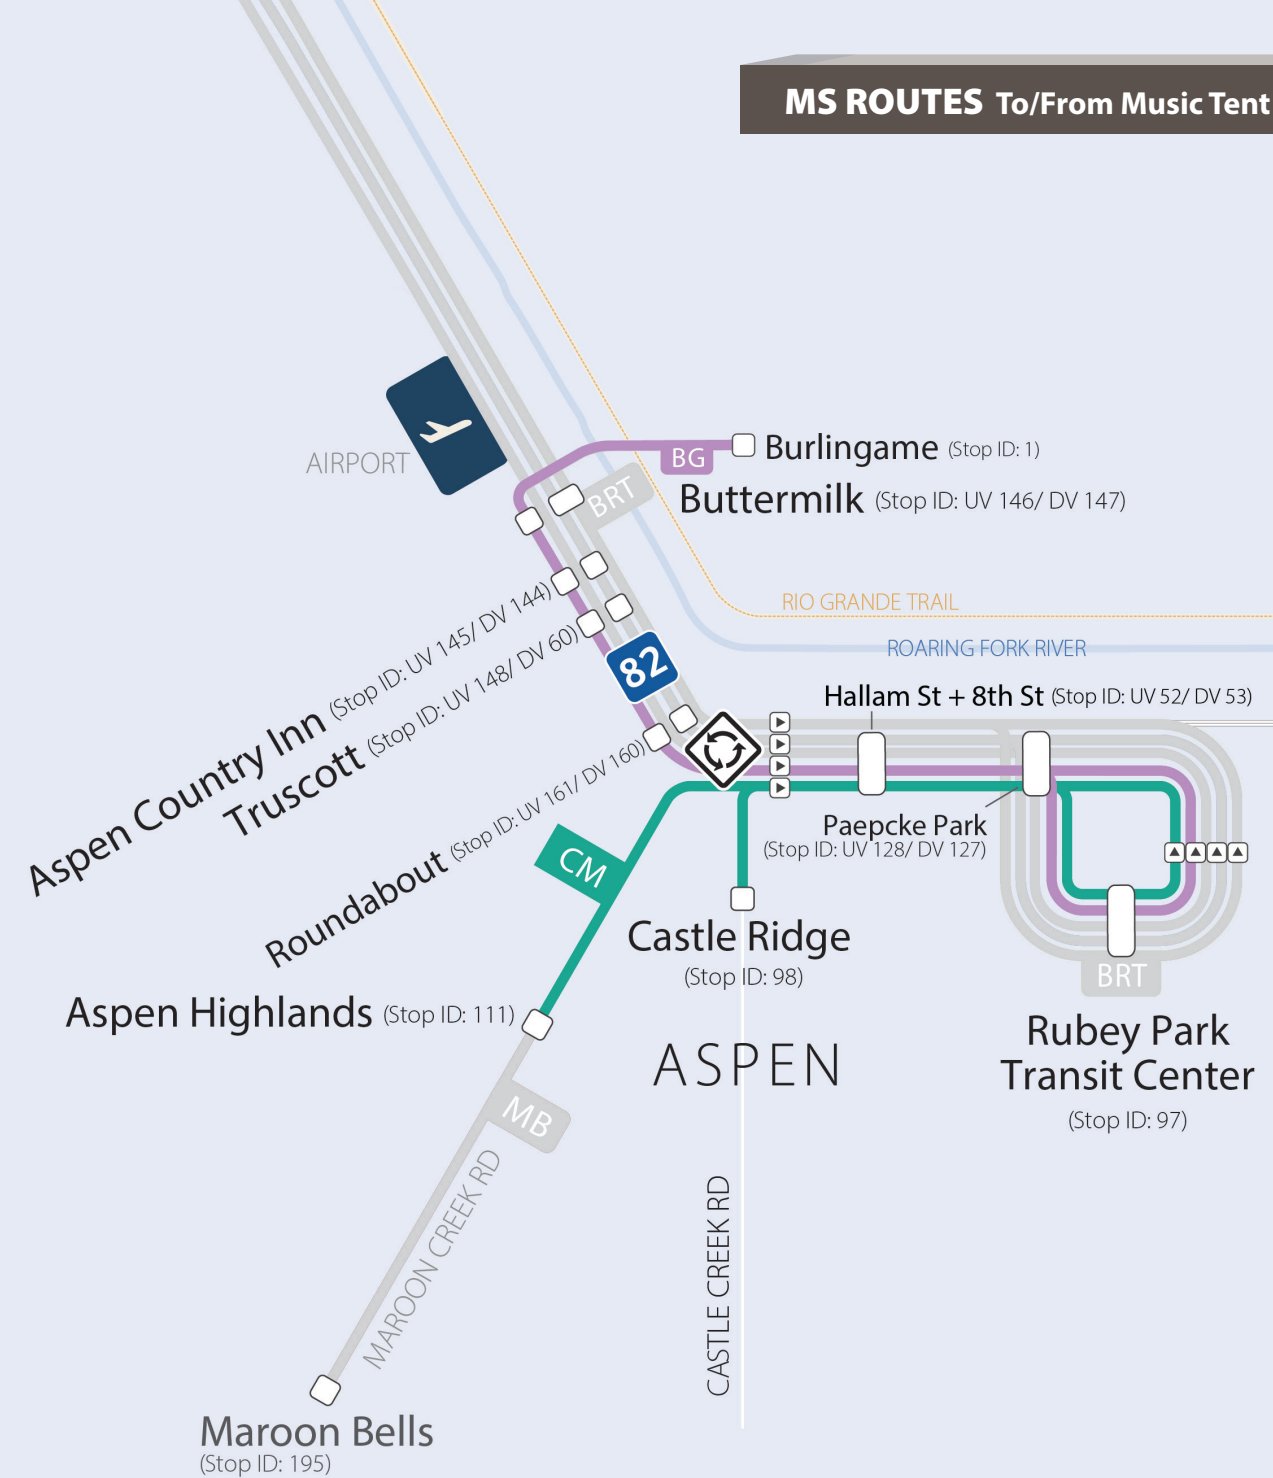

A Snowmass: use BRT Glenwood o L Glenwood para viajar a Brush Creek Park & Ride y haga transbordo al autobús SM Snowmass.

Desde Castle Maroon hasta Music Tent: Bájese en la parada de autobús 4th St y camine hasta Music Tent.

Departs Aspen Club at :00 and :30

Departs Music Tent at :15 and :45

CASTLE MAROON

DAILY DIARIO | FREE GRATIS

USE CASTLE MAROON BUS (CM)

UTILICE EL AUTOBÚS DE CASTLE MAROON (CM)

6:20AM - 2:15AM Daily

Departs Rubey Park to Aspen Highlands at :00, :20, and :40 past each hour from 6:20am - 2:00am.

Departs Castle Ridge to Aspen Highlands at :07, :27, and :47 past each hour.

Departs Aspen Highlands to Rubey Park at :00, :20, and :40 past each hour from 6:20am - 1:40am.

Departs Castle Ridge/ Aspen Valley Hospital to Rubey Park at :05, :25, and :45 past each hour from 6:25am - 1:45am.

MS ROUTES To/From Music Tent

↑ BUSES FROM GLENWOOD SPRINGS TO ASPEN ARE TRAVELING "UPVALLEY"
Los autobuses de Glenwood Springs a Aspen viajan "cima del valle"

↓ BUSES FROM ASPEN TO GLENWOOD SPRINGS ARE TRAVELING "DOWNVALLEY"
Los autobuses de Aspen a Glenwood Springs viajan "bajo del valle"