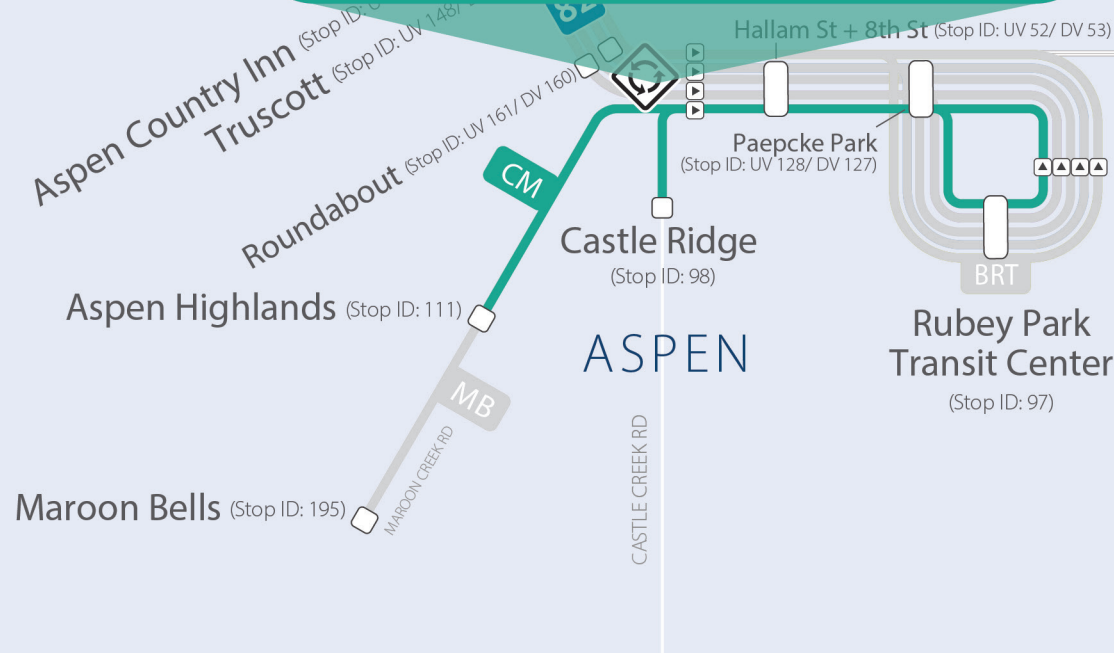

Headsign: "MS Rubey Park"

Bucksbaum Campus STOP ID: 248	Castle Ridge STOP ID: 98	Castle Creek Rd + Marolt Pl STOP ID: 142	Aspen Chapel STOP ID: 99	Hallam + 8th St STOP ID: 52	7th St + Bleeker St STOP ID: 109	Main St + 4th St STOP ID: 225	Main St + 2nd St STOP ID: 129	Paepcke Park STOP ID: 128	Main St + Galena St STOP ID: 67	Main St + Spring St STOP ID: 133	Original St + Durant Ave STOP ID: 247	Gondola STOP ID: 157	Rubey Park STOP ID: 97
8:00 AM	8:03 AM	8:04 AM	8:04 AM	8:07 AM	8:07 AM	8:09 AM	8:09 AM	8:10 AM	8:11 AM	8:11 AM	8:13 AM	8:13 AM	8:15 AM
*8:30 AM	*8:33 AM	*8:34 AM	*8:34 AM	*8:37 AM	*8:37 AM	*8:39 AM	*8:39 AM	*8:40 AM	*8:41 AM	*8:41 AM	*8:43 AM	*8:43 AM	*8:45 AM
9:00 AM	9:03 AM	9:04 AM	9:04 AM	9:07 AM	9:07 AM	9:09 AM	9:09 AM	9:10 AM	9:11 AM	9:11 AM	9:13 AM	9:13 AM	9:15 AM
*9:30 AM	*9:33 AM	*9:34 AM	*9:34 AM	*9:37 AM	*9:37 AM	*9:39 AM	*9:39 AM	*9:40 AM	*9:41 AM	*9:41 AM	*9:43 AM	*9:43 AM	*9:45 AM
10:00 AM	10:03 AM	10:04 AM	10:04 AM	10:07 AM	10:07 AM	10:09 AM	10:09 AM	10:10 AM	10:11 AM	10:11 AM	10:13 AM	10:13 AM	10:15 AM
*10:30 AM	*10:33 AM	*10:34 AM	*10:34 AM	*10:37 AM	*10:37 AM	*10:39 AM	*10:39 AM	*10:40 AM	*10:41 AM	*10:41 AM	*10:43 AM	*10:43 AM	*10:45 AM
11:00 AM	11:03 AM	11:04 AM	11:04 AM	11:07 AM	11:07 AM	11:09 AM	11:09 AM	11:10 AM	11:11 AM	11:11 AM	11:13 AM	11:13 AM	11:15 AM
*11:30 AM	*11:33 AM	*11:34 AM	*11:34 AM	*11:37 AM	*11:37 AM	*11:39 AM	*11:39 AM	*11:40 AM	*11:41 AM	*11:41 AM	*11:43 AM	*11:43 AM	*11:45 AM
12:00 PM	12:03 PM	12:04 PM	12:04 PM	12:07 PM	12:07 PM	12:09 PM	12:09 PM	12:10 PM	12:11 PM	12:11 PM	12:13 PM	12:13 PM	12:15 PM
*12:30 PM	*12:33 PM	*12:34 PM	*12:34 PM	*12:37 PM	*12:37 PM	*12:39 PM	*12:39 PM	*12:40 PM	*12:41 PM	*12:41 PM	*12:43 PM	*12:43 PM	*12:45 PM
1:00 PM	1:03 PM	1:04 PM	1:04 PM	1:07 PM	1:07 PM	1:09 PM	1:09 PM	1:10 PM	1:11 PM	1:11 PM	1:13 PM	1:13 PM	1:15 PM
*1:30 PM	*1:33 PM	*1:34 PM	*1:34 PM	*1:37 PM	*1:37 PM	*1:39 PM	*1:39 PM	*1:40 PM	*1:41 PM	*1:41 PM	*1:43 PM	*1:43 PM	*1:45 PM
2:00 PM	2:03 PM	2:04 PM	2:04 PM	2:07 PM	2:07 PM	2:09 PM	2:09 PM	2:10 PM	2:11 PM	2:11 PM	2:13 PM	2:13 PM	2:15 PM
*2:30 PM	*2:33 PM	*2:34 PM	*2:34 PM	*2:37 PM	*2:37 PM	*2:39 PM	*2:39 PM	*2:40 PM	*2:41 PM	*2:41 PM	*2:43 PM	*2:43 PM	*2:45 PM
3:00 PM	3:03 PM	3:04 PM	3:04 PM	3:07 PM	3:07 PM	3:09 PM	3:09 PM	3:10 PM	3:11 PM	3:11 PM	3:13 PM	3:13 PM	3:15 PM
*3:30 PM	*3:33 PM	*3:34 PM	*3:34 PM	*3:37 PM	*3:37 PM	*3:39 PM	*3:39 PM	*3:40 PM	*3:41 PM	*3:41 PM	*3:43 PM	*3:43 PM	*3:45 PM
4:00 PM	4:03 PM	4:04 PM	4:04 PM	4:07 PM	4:07 PM	4:09 PM	4:09 PM	4:10 PM	4:11 PM	4:11 PM	4:13 PM	4:13 PM	4:15 PM
*4:30 PM	*4:33 PM	*4:34 PM	*4:34 PM	*4:37 PM	*4:37 PM	*4:39 PM	*4:39 PM	*4:40 PM	*4:41 PM	*4:41 PM	*4:43 PM	*4:43 PM	*4:45 PM
5:00 PM	5:03 PM	5:04 PM	5:04 PM	5:07 PM	5:07 PM	5:09 PM	5:09 PM	5:10 PM	5:11 PM	5:11 PM	5:13 PM	5:13 PM	5:15 PM
*5:30 PM	*5:33 PM	*5:34 PM	*5:34 PM	*5:37 PM	*5:37 PM	*5:39 PM	*5:39 PM	*5:40 PM	*5:41 PM	*5:41 PM	*5:43 PM	*5:43 PM	*5:45 PM
6:00 PM	6:03 PM	6:04 PM	6:04 PM	6:07 PM	6:07 PM	6:09 PM	6:09 PM	6:10 PM	6:11 PM	6:11 PM	6:13 PM	6:13 PM	6:15 PM
*6:30 PM	*6:33 PM	*6:34 PM	*6:34 PM	*6:37 PM	*6:37 PM	*6:39 PM	*6:39 PM	*6:40 PM	*6:41 PM	*6:41 PM	*6:43 PM	*6:43 PM	*6:45 PM
7:00 PM	7:03 PM	7:04 PM	7:04 PM	7:07 PM	7:07 PM	7:09 PM	7:09 PM	7:10 PM	7:11 PM	7:11 PM	7:13 PM	7:13 PM	7:15 PM
*7:30 PM	*7:33 PM	*7:34 PM	*7:34 PM	*7:37 PM	*7:37 PM	*7:39 PM	*7:39 PM	*7:40 PM	*7:41 PM	*7:41 PM	*7:43 PM	*7:43 PM	*7:45 PM
8:00 PM	8:03 PM	8:04 PM	8:04 PM	8:07 PM	8:07 PM	8:09 PM	8:09 PM	8:10 PM	8:11 PM	8:11 PM	8:13 PM	8:13 PM	8:15 PM
*8:30 PM	*8:33 PM	*8:34 PM	*8:34 PM	*8:37 PM	*8:37 PM	*8:39 PM	*8:39 PM	*8:40 PM	*8:41 PM	*8:41 PM	*8:43 PM	*8:43 PM	*8:45 PM
9:00 PM	9:03 PM	9:04 PM	9:04 PM	9:07 PM	9:07 PM	9:09 PM	9:09 PM	9:10 PM	9:11 PM	9:11 PM	9:13 PM	9:13 PM	9:15 PM
*9:30 PM	*9:33 PM	*9:34 PM	*9:34 PM	*9:37 PM	*9:37 PM	*9:39 PM	*9:39 PM	*9:40 PM	*9:41 PM	*9:41 PM	*9:43 PM	*9:43 PM	*9:45 PM
10:00 PM	10:03 PM	10:04 PM	10:04 PM	10:07 PM	10:07 PM	10:09 PM	10:09 PM	10:10 PM	10:11 PM	10:11 PM	10:13 PM	10:13 PM	10:15 PM
*10:30 PM	*10:33 PM	*10:34 PM	*10:34 PM	*10:37 PM	*10:37 PM	*10:39 PM	*10:39 PM	*10:40 PM	*10:41 PM	*10:41 PM	*10:43 PM	*10:43 PM	*10:45 PM
11:00 PM	11:03 PM	11:04 PM	11:04 PM	11:07 PM	11:07 PM	11:09 PM	11:09 PM	11:10 PM	11:11 PM	11:11 PM	11:13 PM	11:13 PM	11:15 PM

BONUS TRIPS

RUBEY PARK
Rubey Park to Burlingame Housing
Daily Departure: 11:15 PM
Headsign: MS Burlingame

CASTLE RIDGE
Castle Ridge to Music Tent - FRIDAYS ONLY
Departures: 5:00 PM and 5:30 PM
Headsign: MS Music Tent

Castle Ridge to Music Tent - SUNDAYS ONLY
Departures: 3:00 PM and 3:30 PM
Headsign: MS Music Tent

BURLINGAME
Burlingame to Music Tent - FRIDAYS ONLY
Departures: 5:00 PM
Headsign: MS Music Tent

Burlingame to Music Tent - SUNDAYS ONLY
Departures: 3:00 PM
Headsign: MS Music Tent

From June 24 to August 18

*: Service begins on June 24 * : El servicio comienza el 24 de junio