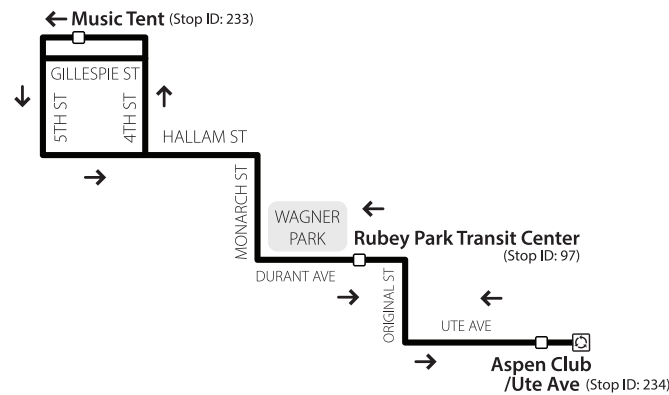

A Snowmass: use BRT Glenwood o L Glenwood para viajar a Brush Creek Park & Ride y haga transbordo al autobús SM Snowmass.

Desde Castle Maroon hasta Music Tent: Bájese en la parada de autobús 4th St y camine hasta Music Tent.

RUBEY PARK TO/FROM MUSIC TENT

DAILY DIARIO | FREE GRATIS

USE CROSS TOWN SHUTTLE (XT)

UTILICE EL AUTOBÚS DE CROSS TOWN (XT)

7:45AM - 10:58PM Daily

Departs Rubey Park to Aspen Club at :24 and :54

Departs Rubey Park to *Music Tent at :06 and :36

Departs Aspen Club at :00 and :30

Departs Music Tent at :15 and :45

CASTLE MAROON

DAILY DIARIO | FREE GRATIS

USE CASTLE MAROON BUS (CM)

UTILICE EL AUTOBÚS DE CASTLE MAROON (CM)

6:20AM - 2:15AM Daily

Departs Rubey Park to Aspen Highlands at :00, :20, and :40 past each hour from 6:20am - 2:00am.

MS ROUTES To/From Music Tent

↑ BUSES FROM GLENWOOD SPRINGS TO ASPEN ARE TRAVELING "UPVALLEY"
Los autobuses de Glenwood Springs a Aspen viajan "cima del valle"

↓ BUSES FROM ASPEN TO GLENWOOD SPRINGS ARE TRAVELING "DOWNVALLEY"
Los autobuses de Aspen a Glenwood Springs viajan "bajo del valle"