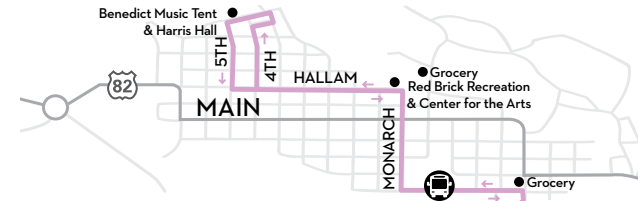

Outbound: Departs Rubey Park Transit Center to Ute Avenue at :24 and :54
Departs Rubey Park Transit Center to Harris Hall at :06 and :36
Inbound: Departs Ute Avenue at :00 and :30
Departs Harris Hall at :15 and :45

Galena Street (Winter Only)

GS

Daily .....8:15 a.m. - 5:00 p.m.

Travels continuously from the Rio Grande Parking Garage to the Silver Queen Gondola of Aspen Mountain. Also serving the Hunter Creek neighborhood.