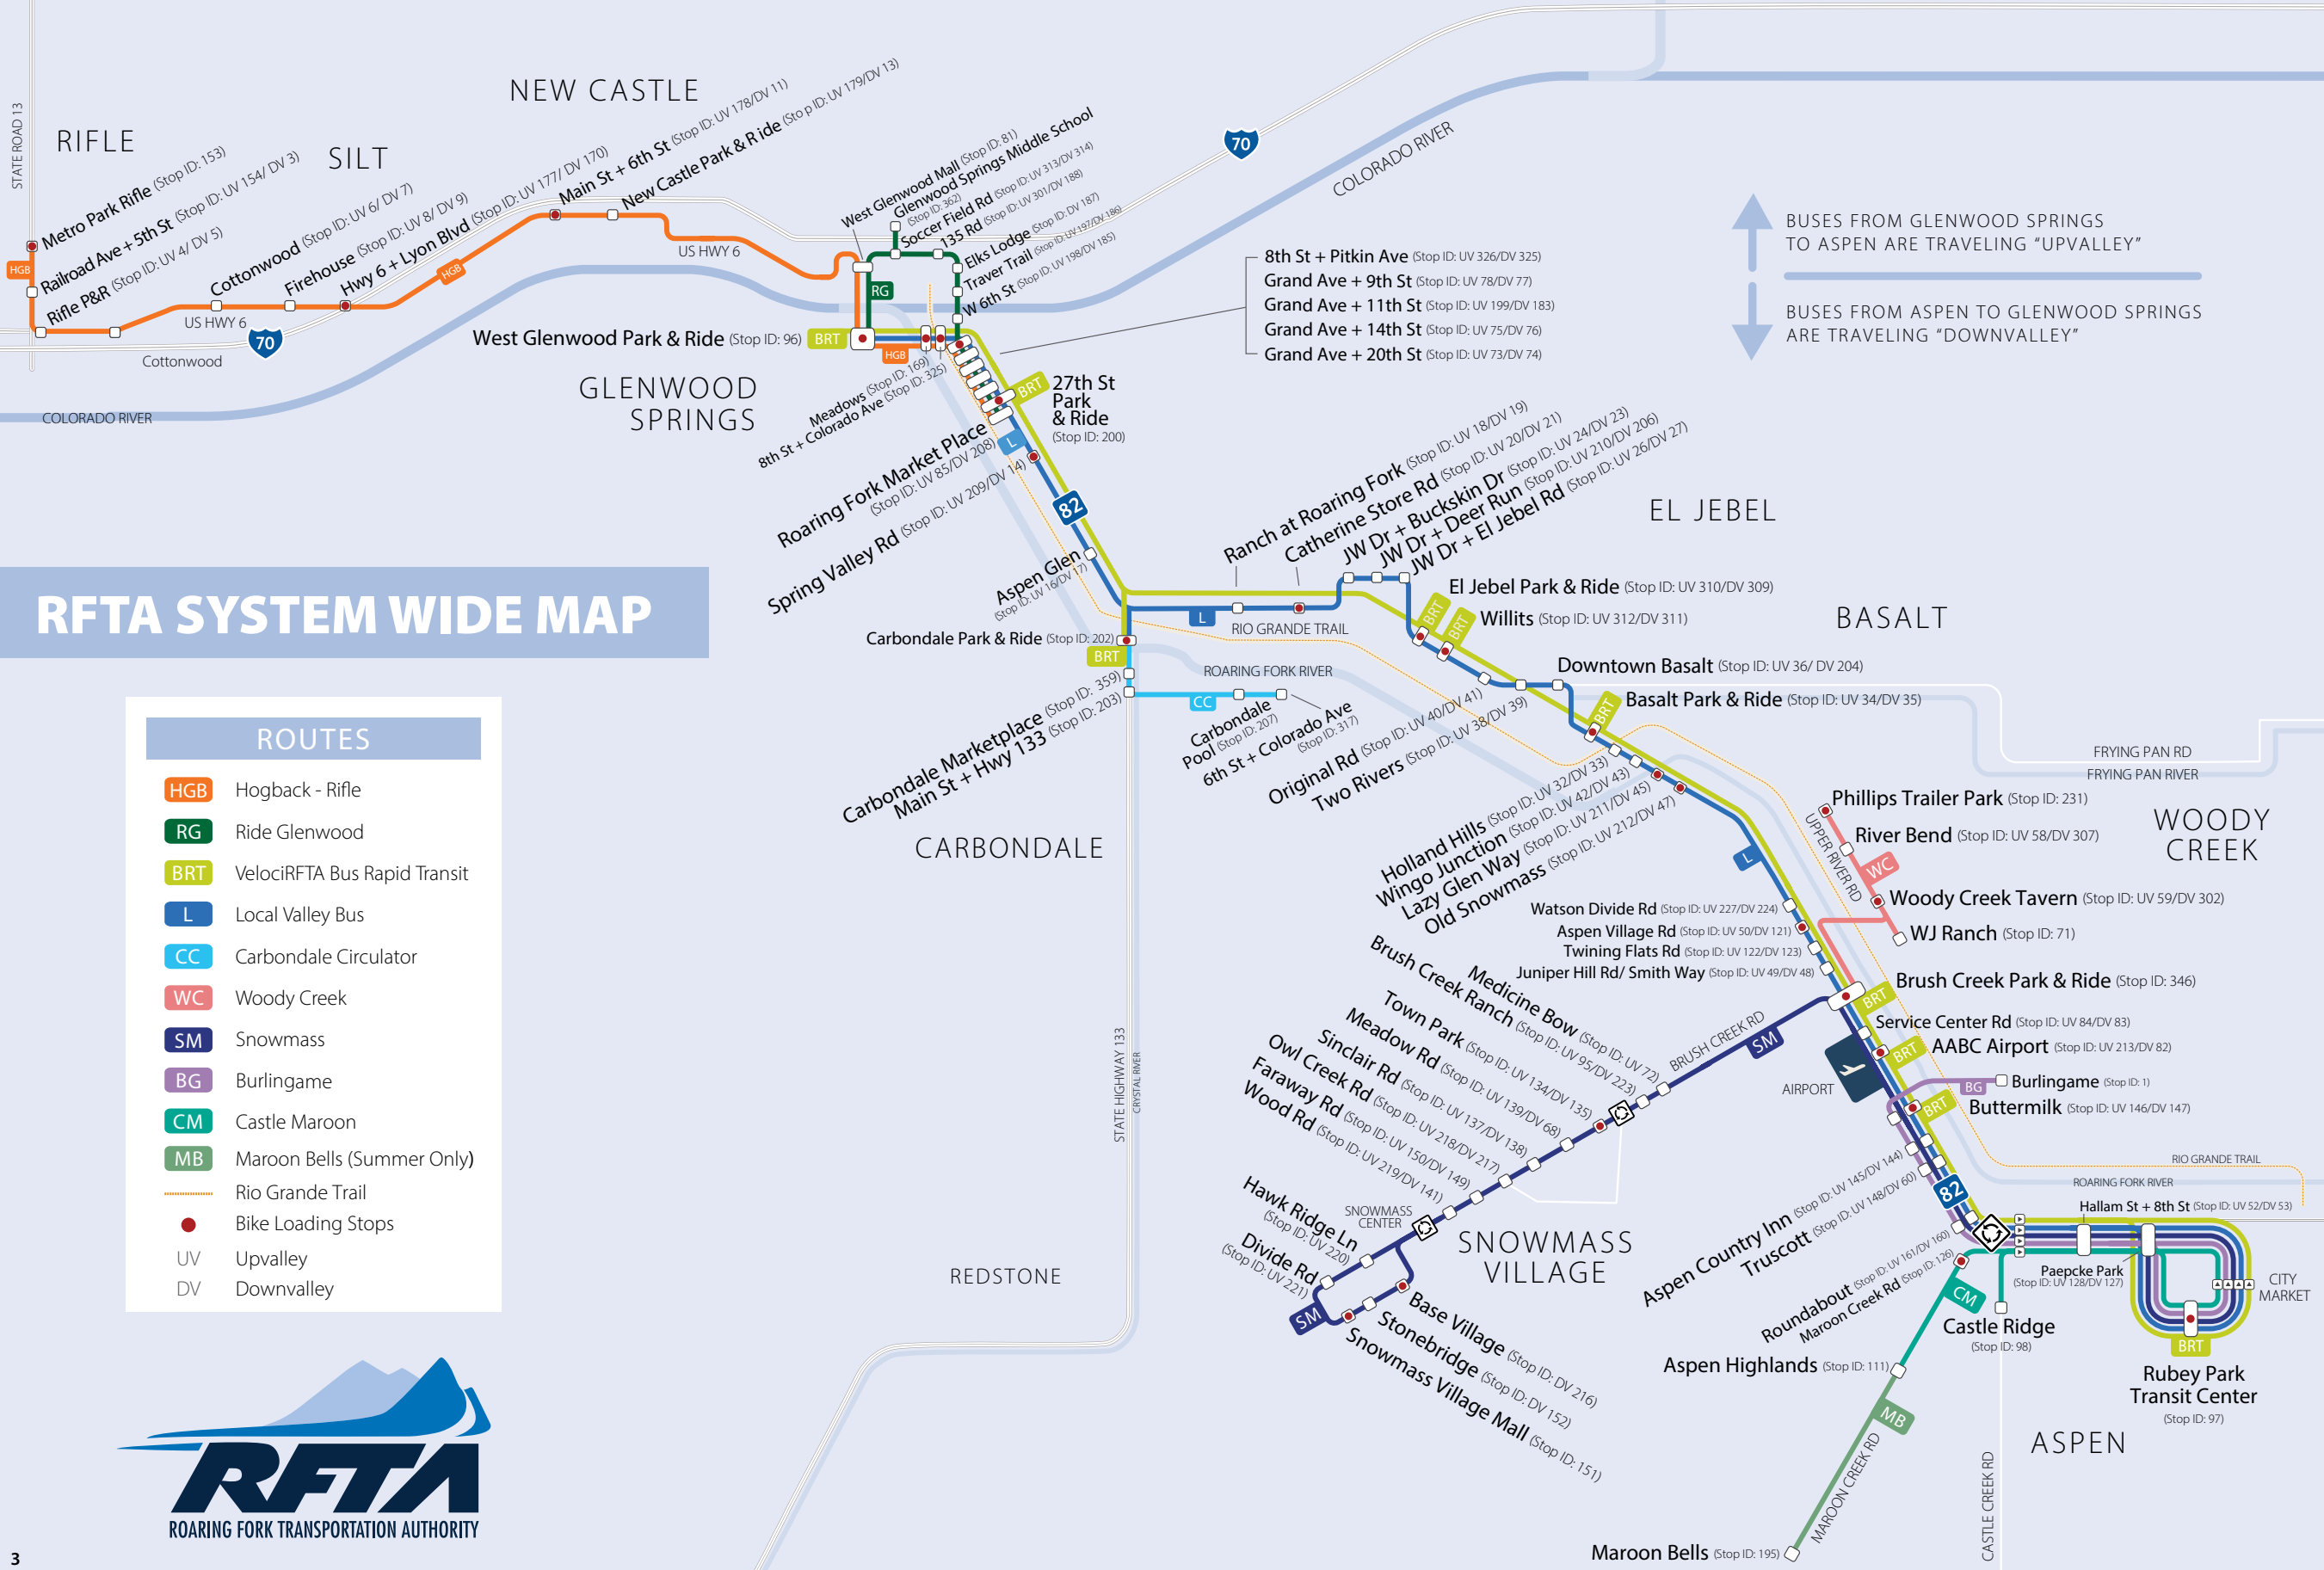

RFTA SYSTEM WIDE MAP

ROUTES

- HGB Hogback - Rifle
- RG Ride Glenwood
- BRT VelociRFTA Bus Rapid Transit
- L Local Valley Bus
- CC Carbondale Circulator
- WC Woody Creek
- SM Snowmass
- BG Burlingame
- CM Castle Maroon
- MB Maroon Bells (Summer Only)
- - - Rio Grande Trail
- Bike Loading Stops
- UV Upvalley
- DV Downvalley