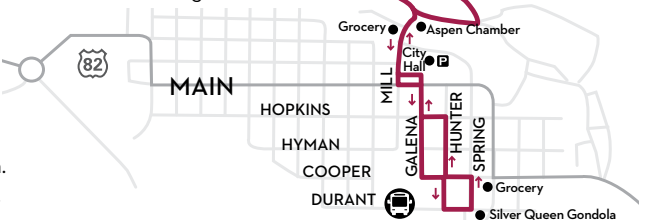

Stops on demand along route. **Departs** every 10 minutes.

Highlands Direct (Winter Only)

AH

Operates .....12/9/23 - 4/7/24
Daily .....7:50 a.m. - 4:50 p.m.

Provides service from Rubey Park to Aspen Highlands Village, the Aspen Recreation Center and Aspen schools via Maroon Creek Road.