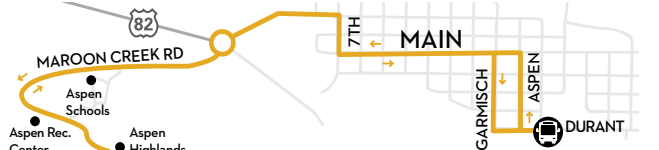

Departures from Rubey Park & Aspen Highlands Village:
• **Weekdays Service:** Every 20 minutes
• **Weekends Service:** Every 7 to 20 minutes
• Additional service available on Castle/Maroon route

Hunter Creek