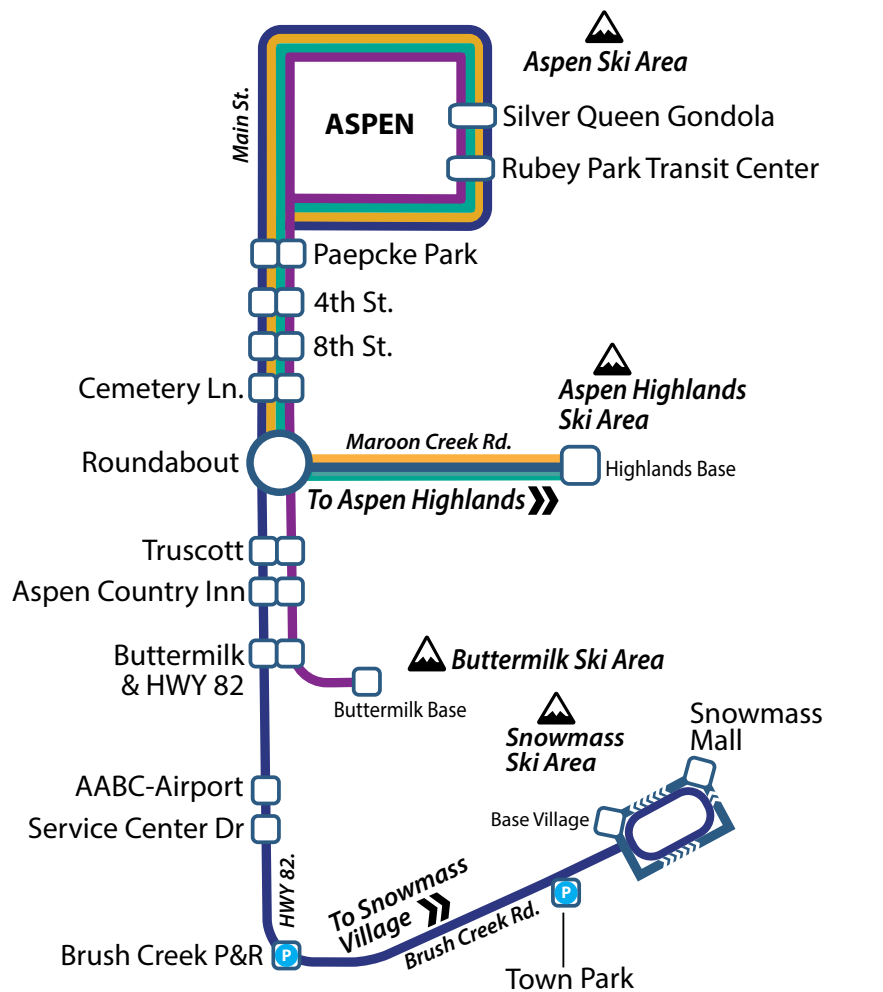

Headsigns: Bus headsigns indicate the furthest destination served. Snowmass buses are designated with an "SM + destination". Aspen/Highlands buses are designated with an "AH + destination". Castle Maroon buses are designated with an "CM + destination". Aspen/Buttermilk buses are designated with an "BM + destination".

View all RFTA buses on a live GPS map and get real time stop predictions at myRFTA.com.

Four Mountain Connector es un servicio exclusivo para la temporada de invierno que lo conecta con las cuatro montañas de Aspen Snowmass. Son rutas de alta frecuencia y SIEMPRE GRATUITAS. Los carriles exclusivos para autobuses hacen que la entrada y salida de Aspen sean más rápidas, sin estacionamiento ni complicaciones. Todos los servicios son los 7 días de la semana, excepto en donde se indique de lo contrario.

Letreros: Los letreros de los autobuses indican el destino más lejano servido. Los autobuses de Snowmass están designados con un "SM + destino". Los autobuses de Aspen/Highlands están designados con un "AH + destino". Los autobuses de Castle Maroon están designados con un "CM + destino". Los autobuses de Aspen/Buttermilk están designados con un "BM + destino".

Vea todos los autobuses RFTA en un mapa GPS en vivo y obtenga predicciones de paradas en tiempo real en myRFTA.com.

- **SM Aspen-Snowmass**
- **AH Aspen/Highlands**
- **CM Castle Maroon**
- **BM Aspen/Buttermilk**
- **RFTA Bus Stop**
- **FREE Parking**

Departures from Aspen Highlands

To Aspen Ski Area

Use Routes: **CM** or **AH**

Buses travel from Aspen to Highlands & Highlands to Aspen

From 8:10 AM to 4:50 AM

Use: **AH** Castle Maroon Bus
Departures: Every :00, :20 & :40

OR

From 6:20 AM to 1:40 AM

Use: **CM** Castle Maroon Bus
Departures: Every :00, :20 & :40

To Snowmass Ski Area

Use Routes: **CM** or **AH** + **SM**

Transfer required

From 6:20 AM to 1:40 AM

Take any Aspen bound bus from Aspen Highlands to the 8th Street Bus Stop and transfer to a **SM** bus. **SM** buses pick up at 8th Street Bus Stop every 15 minutes from 8:00 AM to 8:00 PM.

Additional Service: SNOWMASS DIRECT

December 9 to April 7
Departures Daily: 3:30 PM and 4:30 PM

To Buttermilk Ski Area

Use Routes: **CM** or **AH** + **SM**

Transfer required

From 6:20 AM to 1:40 AM

Buses every 10-15 minutes

Take **CM** or **AH** from Aspen Highlands to the 8th Street.

Take any **BM, BG, BRT, L** or **SM** bus to Buttermilk and HWY 82 or Buttermilk Base Area (**BM** route dates: December 9 to March 31)

Departures from Snowmass Mall/Base Village

To Aspen Ski Area

Use Routes: **SM**

SM buses travel from Aspen to Snowmass & Snowmass to Aspen

From 6:15 AM to 2:15 AM

Use: **SM** Aspen Bus

From 7:15 AM to 8:15 AM

Departures: Every :00, :15, :30 & :45
All other departures at :15 & :45

Additional Service implemented

December 9 to April 7

To Aspen Highlands Ski Area

Use Routes: **CM** or **AH** + **SM**

Transfer required

From 7:15 AM to 8:15 PM

SM Departures: :00, :15, :30 & :45
All other departures at :15 & :45

Take **SM** Aspen bus to 8th Street Bus Stop and then transfer to a **AH** or **CM** bus.

From 7:00 AM to 8:00 PM

AH and **CM** buses pick up at 8th Street Bus Stop every 7-10 minutes

Additional Service: HIGHLANDS DIRECT

December 9 to April 7
Departures Daily: 9:00 AM and 10:00 AM

To Buttermilk Ski Area

Use Routes: **SM**

From 6:15 AM to 2:15 AM

Take any **SM** Aspen bus to get to Buttermilk Ski Area, the drop off location is at HWY 82 and Buttermilk.

From 7:15 AM to 8:15 PM

Departures: 00, :15, :30 & :45

All other departures at :15 & :45

Departures from Buttermilk Ski Area

To Aspen Ski Area

Use Routes: **BM**

BM buses travel from Aspen to Buttermilk Base & Buttermilk Base to Aspen.

From 8:15 AM to 4:45 PM

Departures: :00, :15, :30 & :45

The **BM** Aspen Bus picks up at the Base of Buttermilk Mountain.

Before or after hours - Use any Aspen bound bus from the Buttermilk & HWY 82 Stop.

BM buses run from December 9 to March 31

To Aspen Highlands Ski Area

Use Routes: **CM** or **AH** + **Any BG, BRT, L or SM buses**

Transfer required

From 6:20 AM to 1:40 AM

Departures: every 10-20 minutes

Use any **L Aspen, BRT, SM** or **BG** buses, then transfer at 8th Street bus stop to a **AH** Highlands or **CM** Castle Maroon bus.

BRT, L, BG, SM Aspen buses pick up at HWY 82 and Buttermilk. **BM** buses pick up at the base of Buttermilk from 8:15 AM to 4:45 PM.

Between 8:15 AM and 4:45 PM use the **BM** from Buttermilk Base area then transfer at 8th Street bus stop to an **AH** Highlands or **CM** Castle Maroon bus.

To Snowmass Ski Area

Use Routes: **SM**