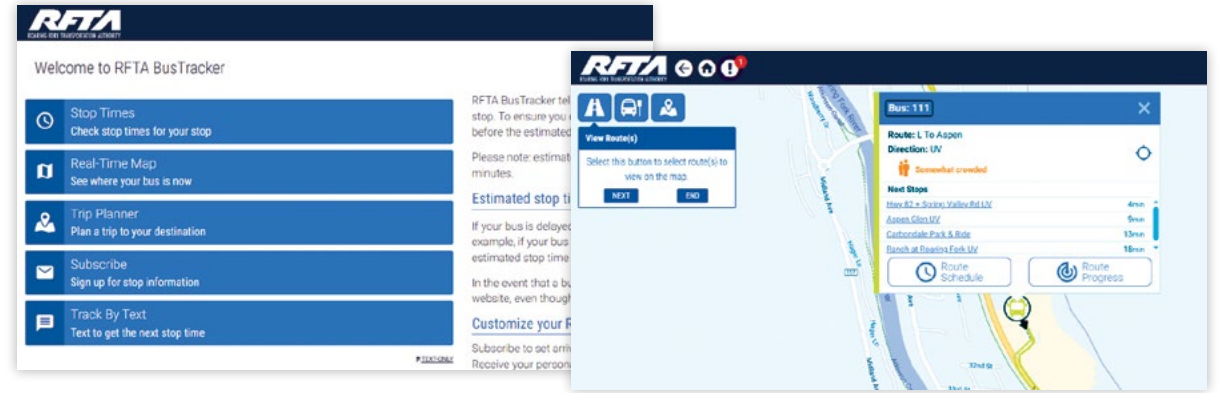

Arrivals in bold are scheduled timepoints, all other arrivals (non-bold) are estimated timepoints. Buses may depart early after passengers exit, depending on traffic. Please arrive early when boarding at this location. Las llegadas en negrita son puntos de tiempo programados, todas las demás llegadas (que no están en negrita) son puntos de tiempo estimados. Los autobuses pueden salir temprano después de la salida de los pasajeros, dependiendo del tráfico. Llegue temprano al abordar en este lugar.

R (Rifle) and N (New Castle) indicate final destination R (Rifle) y N (New Castle) indica el destino final

NEW FEATURES!

RFTA BusTracker

Head over to **myRFTA.com** and check out the newly updated & easy to use rider tools!

myRFTA.com

- Check your bus stop times
- Track your bus in real time, you can also view the capacity tracker that lets you know if your bus is "crowded", "somewhat crowded", or "not crowded"
- Plan your trip, from point A to B
- Create an account to receive service alerts either through text or email, this will let you know if there are any delays or cancellations on your route

HOW TO USE RFTA'S SMS TEXT SCHEDULES

You can receive estimated arrival times by text message with **RFTA SMS Text Schedules**. You can get information online in advance of your trip or find information on how to text at any posted bus stop!

1. Find the bus stop ID on the bus stop sign. Information about how to text for estimated arrival times is posted at all RFTA bus stops. Simply read the bus stop sign for instructions: