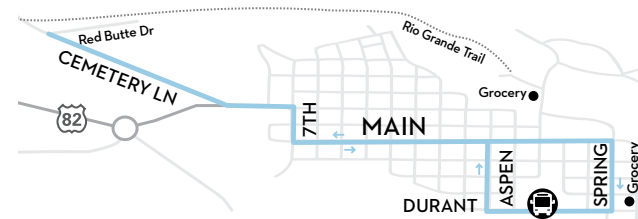

Outbound: Departs Rubey Park Transit Center at :00 and :30
Inbound: Departs Red Butte Drive at :12 and :42

Cross Town (Winter & Summer Only)

XT

Daily .....7:54 a.m. - 11:00 p.m.

Serves the West End and Ute Avenue neighborhoods including attractions such as the Benedict Music Tent.