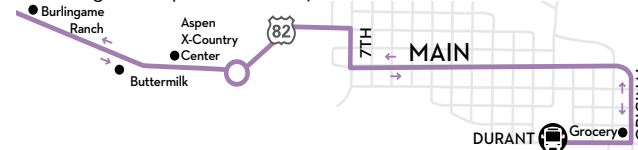

Burlingame/Hwy 82

BG

Daily .....6:35 a.m. - 12:20 a.m.

Provides service from Rubey Park to the Burlingame Ranch housing complex via Hwy 82. This route is a convenient option for reaching the Aspen X-Country Center or Buttermilk Mountain.

Outbound: Departs Rubey Park at :20 & :50 from 7:20 a.m. - 12:20 a.m.
Inbound: Departs Burlingame at :05 & :35 from 6:35 a.m. - 11:35 p.m.

Castle/Maroon

CM

Daily .....6:20 a.m. - 2:00 a.m.

Provides service from Rubey Park to Maroon Creek Road and Castle Creek Road serving Aspen Valley Hospital, Aspen Highlands Village and the Aspen Recreation Center.