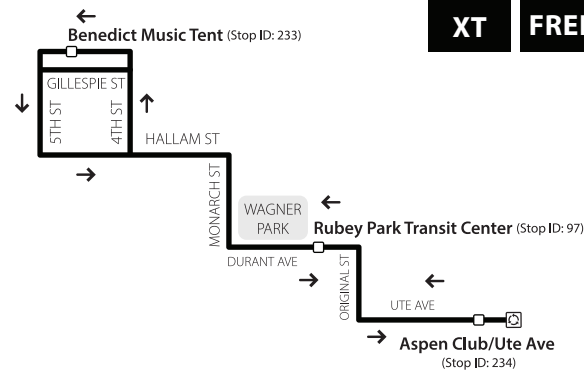

From Castle Maroon to Music Tent: Get off at 4th St Bus Stop and walk to Music Tent.

CASTLE MAROON

June 5 - September 3, 2023

6:20AM - 2:00AM Daily

Departs Ruben Park to Aspen Highlands at :00, :20, and :40 past each hour from 6:20am - 2:00am.

Departs Castle Ridge to Aspen Highlands at :07, :27, and :47 past each hour.

Departs Aspen Highlands to Ruben Park at :00, :20, and :40 past each hour from 6:20am - 1:40am.

Departs Castle Ridge/ Aspen Valley Hospital to Ruben Park at :05, :25, and :45 past each hour from 6:25am - 1:45am.

RUBEN PARK TO/FROM MUSIC TENT

June 5 - September 3, 2023

USE CROSS TOWN SHUTTLE

8:00AM - 10:30PM Daily

Departs Ruben Park to Aspen Club at :24 and :54

Departs Ruben Park to *Music Tent at :06 and :36

Departs Aspen Club at :00 and :30

Departs *Music Tent at :15 and :45

**Music Tent: Effective June 26 - August 20, 2023*

RFTA Lost & Found (970) 384-4888

For Information call (970) 925-8484