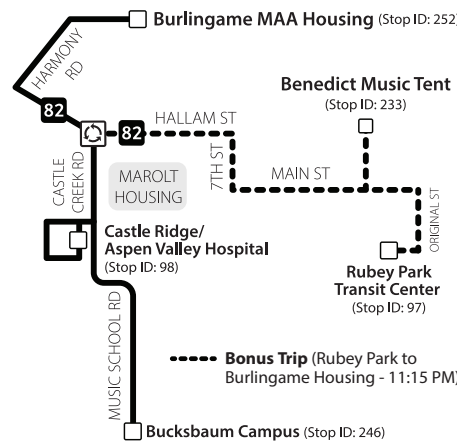

WWW.RFTA.COM

Effective: June 19 - August 20, 2023

DAILY

Effective: June 19 - August 20, 2023

DAILY

Buses leaving both Rubey Park, in downtown Aspen, and the Bucksbaum Campus, will divert to the Music Tent within one half of an hour of scheduled rehearsals and concerts, and upon request of 10 or more passengers.

BONUS TRIPS

From June 26th to August 20th	CASTLE RIDGE	BURLINGAME
RUBEY PARK Daily Departure: 11:15 PM Rubey Park to Burlingame Housing Headsign: MS Burlingame	Castle Ridge to Music Tent - FRIDAYS ONLY Departures: 5:00 PM and 5:30 PM Headsign: MS Music Tent Castle Ridge to Music Tent - SUNDAYS ONLY Departures: 3:00 PM and 3:30 PM Headsign: MS Music Tent	Burlingame to Music Tent - FRIDAYS ONLY Departures: 5:00 PM Headsign: MS Music Tent Burlingame to Music Tent - SUNDAYS ONLY Departures: 3:00 PM Headsign: MS Music Tent

Departs Castle Ridge to Aspen Highlands at :07, :27, and :47 past each hour.

Departs Aspen Highlands to Ruben Park at :00, :20, and :40 past each hour from 6:20am - 1:40am.

Departs Castle Ridge/ Aspen Valley Hospital to Ruben Park at :05, :25, and :45 past each hour from 6:25am - 1:45am.

RUBEN PARK TO/FROM MUSIC TENT

June 5 - September 3, 2023

USE CROSS TOWN SHUTTLE

8:00AM - 10:30PM Daily

Departs Ruben Park to Aspen Club at :24 and :54

Departs Ruben Park to *Music Tent at :06 and :36

Departs Aspen Club at :00 and :30