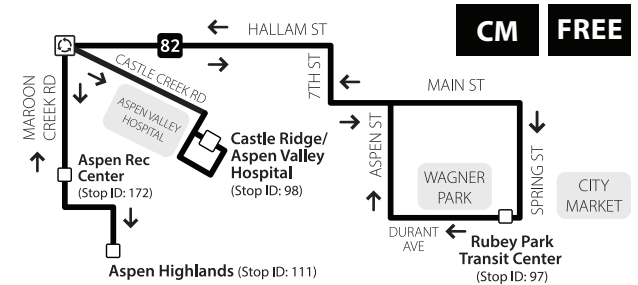

Track your bus in real time at <http://www.myrfta.com>

Bike loading is not available on Aspen Routes.

To Snowmass: Use **BRT** Glenwood or **L** Glenwood to travel to Brush Creek Park & Ride and transfer to **SM** Snowmass Bus.

From Castle Maroon to Music Tent: Get off at 4th St Bus Stop and walk to Music Tent.

CASTLE MAROON

June 5 - September 3, 2023

6:20AM - 2:00AM Daily

Departs Ruben Park to Aspen Highlands at :00, :20, and :40 past each hour from 6:20am - 2:00am.