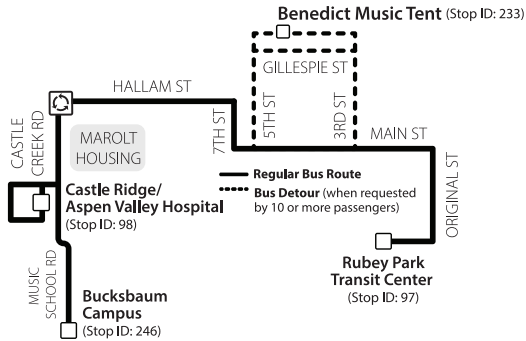

FOR INFORMATION CALL (970) 925-8484

PREGUNTAS: Para información de horarios o preguntas en Español favor de llamar al (970) 384-4995.

DISABLED ACCESS

- RFTA provides ADA Complementary Paratransit, to individuals with disabilities, who are unable to access or navigate RFTA fixed-route services. For more information call (970) 384-4855 or visit www.rfta.com/paratransit.
- RFTA operates its services without regard to race, color, national origin, age, sex, or disability in accordance with Title VI of the Civil Rights Act of 1964 and the Americans with Disabilities Act (ADA).
- For more information on the RFTA Civil Rights Program and the procedures to file a complaint, contact RFTA at either (970) 384-4974 or titlevi@rfta.com.
- Schedule information is available in TTY (Teletypewriter). TTY users may call Colorado Relay at 711 or 800-659-2656.

WWW.RFTA.COM

Effective: June 19 - August 20, 2023

DAILY

Effective: June 19 - August 20, 2023

DAILY

Buses leaving both Rubey Park, in downtown Aspen, and the Bucksbaum Campus, will divert to the Music Tent within one half of an hour of scheduled rehearsals and concerts, and upon request of 10 or more passengers.

Track your bus in real time at <http://www.myrfta.com>

Bike loading is not available on Aspen Routes.

To Snowmass: Use **BRT** Glenwood or **L** Glenwood to travel to Brush Creek Park & Ride and transfer to **SM** Snowmass Bus.

RUBEN PARK TO/FROM MUSIC TENT

June 5 - September 3, 2023

USE CROSS TOWN SHUTTLE

8:00AM - 10:30PM Daily

Departs Ruben Park to Aspen Club at :24 and :54

Departs Ruben Park to *Music Tent at :06 and :36

Departs Aspen Club at :00 and :30